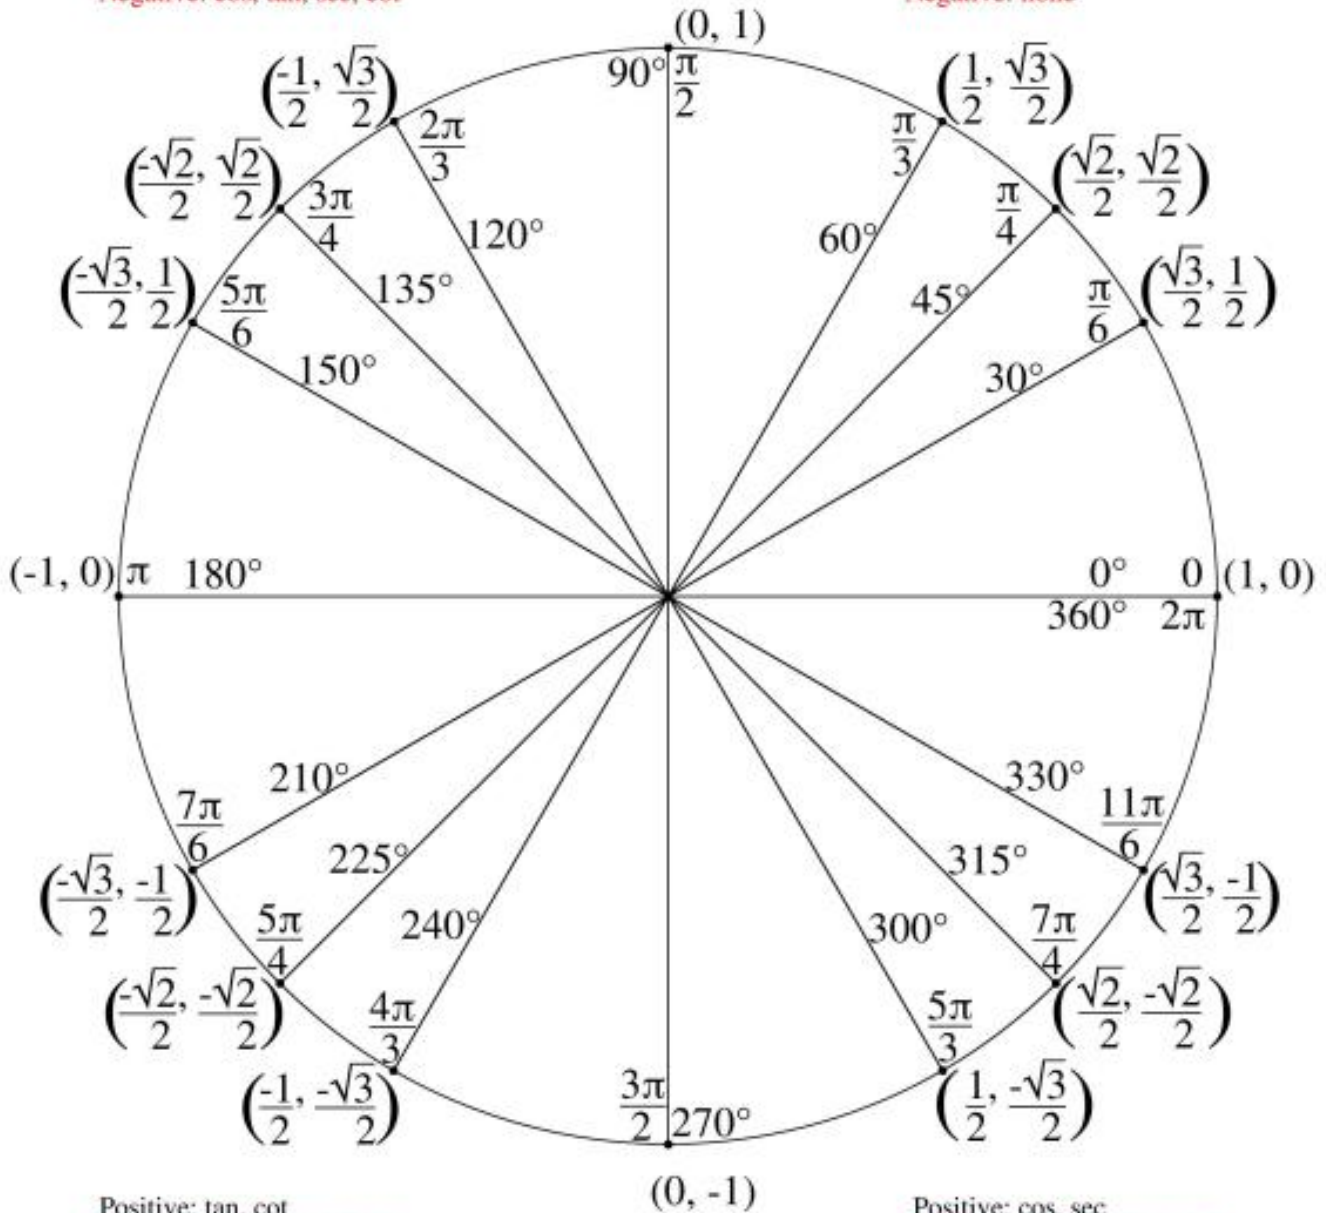

The Unit Circle

Positive: sin, csc
Negative: cos, tan, sec, cot

Positive: sin, cos, tan, sec, csc, cot
Negative: none

Positive: tan, cot
Negative: sin, cos, sec, csc

Positive: cos, sec
Negative: sin, tan, csc, cot

The Blank Unit Circle